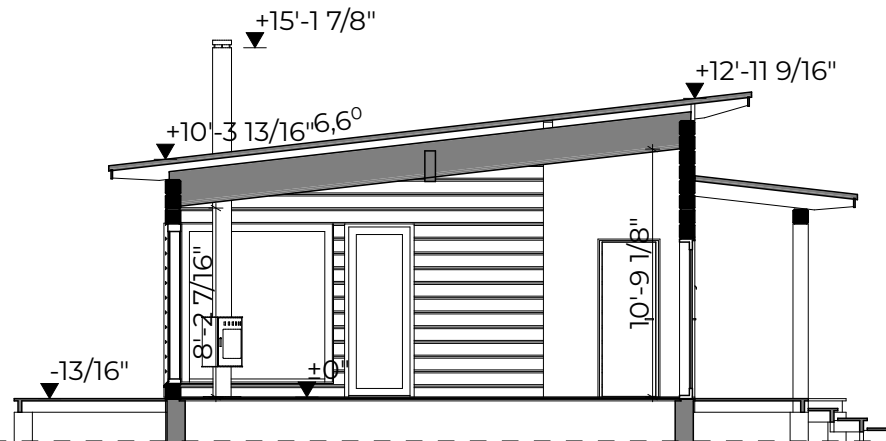

JURMO 88

Gross floor area: 942 sq ft
Net floor area: 863 sq ft

JURMO 88

Gross floor area: 942 sq ft
Net floor area: 863 sq ft