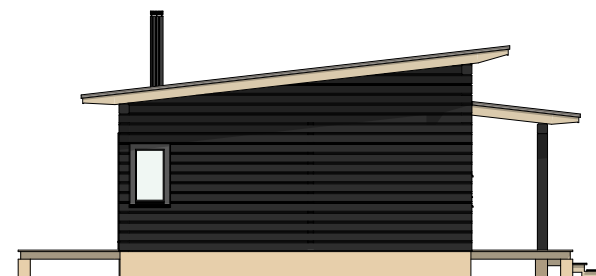

JURMO 88

Gross floor area: 942 sq ft
Net floor area: 863 sq ft

JURMO 88

Gross floor area: 942 sq ft
Net floor area: 863 sq ft