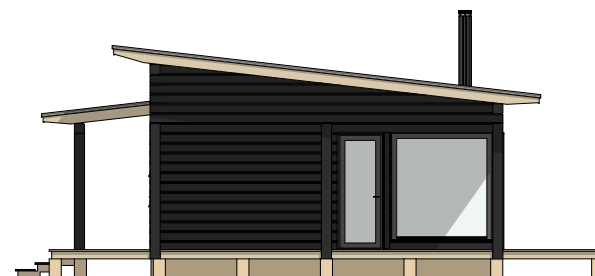

JURMO 88

Gross floor area: 942 sq ft
Net floor area: 863 sq ft

JURMO 88

Gross floor area: 942 sq ft
Net floor area: 863 sq ft